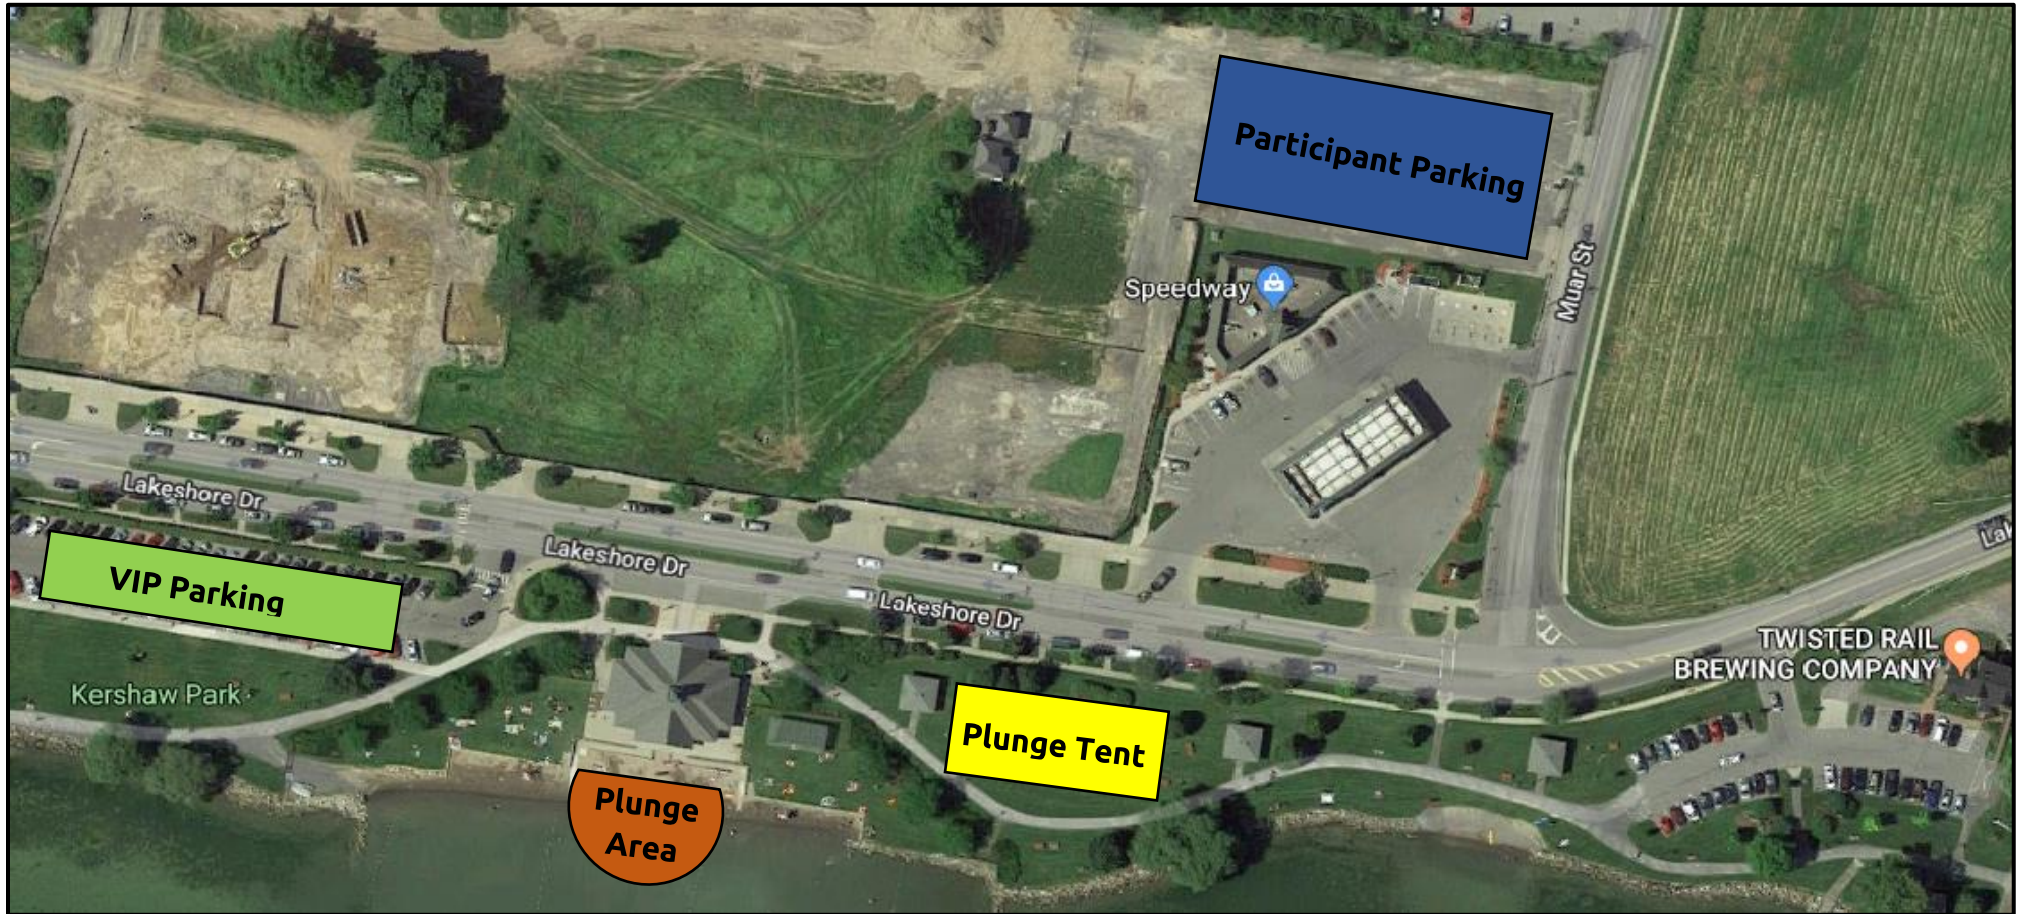

2019 Canandaigua Polar Plunge

Kershaw Park

155 Lakeshore Drive

Canandaigua, NY 14424

 Polar Plunge Tent

 VIP Parking

 General Participant Parking

 Plunge Area